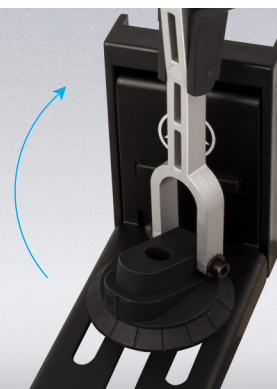

Genesis® Series GS-10 Pro

The GS-10 Pro from Ultimate Support is the perfect guitar hanger for the office, dorm, studio, music store, or anywhere else you want to display your guitars. Meant for all body styles, the GS-10 Pro is depth adjustable. The neck is fully angle adjustable in a 180 degree pattern, so you can set your guitar(s) exactly how you want them. And, whether you're mounting to drywall or slatwall (3-inch and 4-inch), the GS-10 Pro has you covered. The package includes adapter plates for both!

Self-Closing Stand

Place your guitar into the cradle of the wall mount and watch the self-closing security gate engage your guitar, safely securing it.

Slatwall Mounting

Hardware and adapter included to safely and securely mount to both 3" and 4" slatwall!

Wall Mounting

Hardware and adapter included to safely and securely mount to drywall and other wall surfaces!

Adjustable Mount

The guitar mount's neck is depth-adjustable and angle-adjustable!

Folds Up

Guitar mount folds up against the wall when not in use for convenience.

GS-10 Pro Specs

- Part Name: GS-10 Pro
- Part Number: 17601
- Wall-to-Headstock Depth: 7.75"-10.5"
- Adjustable Angle: Sweepable 180 Degrees
- Weight: 1 lbs.