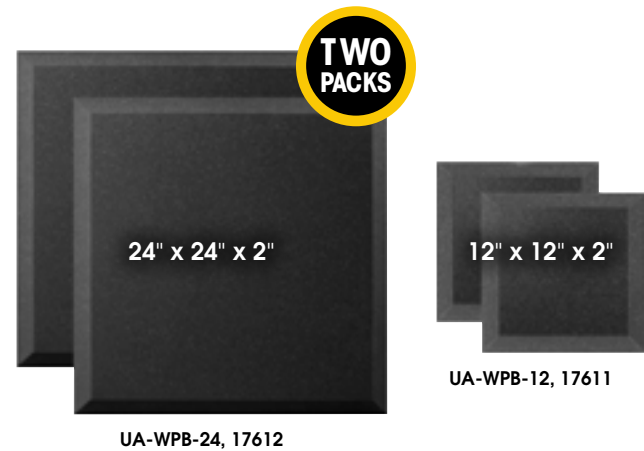

Bevel-Style

Bevel-Style Absorption Panel Professional Studio Foam

Specs:

- Traditional bevel - style acoustic panels
- Reduce unwanted room reverberation
- Adhesive tape included
  (Placement ONLY, not permanent)