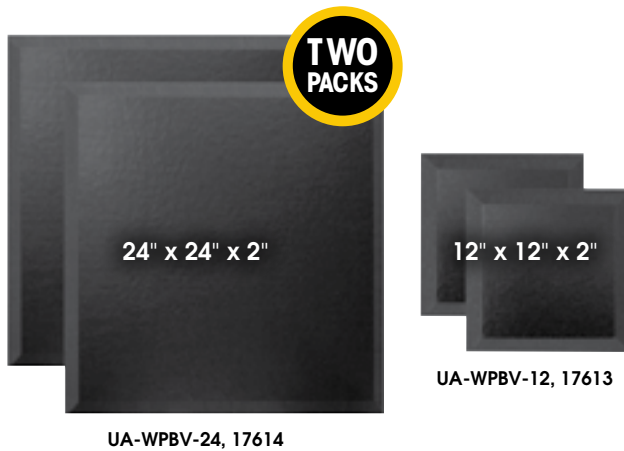

Professional Absorption Panels

Bevel-Style with Vinyl Layer

Bevel-Style Absorption Panel Professional Studio Foam with Vinyl Layer

Specs:

- Two bevel-style acoustic panels
- Perforated vinyl layer enhances performance in lower frequencies
- Adhesive tape included
  (Placement ONLY, not permanent)