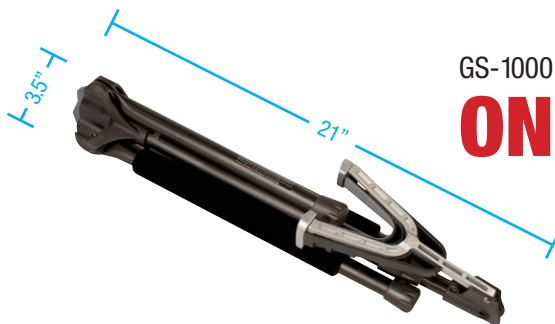

Height-adjustable

The GS-1000 is height adjustable to accommodate nearly any guitar, banjo, or bass guitar.

Stable and Portable

The GS-1000 is one piece that quickly folds into a small, 3.5" x 21" unit. Take your stand anywhere and never lose parts again!

Patented Leg Locking System

Genesis Series guitar and amp stands feature a unique, patented leg-locking mechanism. When setting up the stand, unlock the legs, unfold and lock the legs in place for worry-free stability and strength. When finished with the gig, unlock the legs, fold, and lock for easy, compact portability. The ingenious leg lock eliminates "floppy leg" syndrome.

Weight-sensing yoke securely cradles your guitar with pick storage slots

Quickly and easily adjust height to support guitars of all sizes

Lock legs in place for stable support and fold up and lock for compact transport

GS-1000 SPECS

- GS-1000 #16538—black
- Set up height 33.5" - 45.5" (838 mm - 1156 mm)
- Folds to 3.5" x 21" (89 mm x 533 mm)
- Weight 3.5 lbs. (1.6 kg)

GS-1000 Folded

ONLY 21" LONG

GENESIS® SERIES

The first series of guitar stands that deliver true innovation and musician-helpful features, the Genesis Series from Ultimate Support all offer a patented leg-locking system for stability, protective padding that won't inherently damage the finish on your guitar, and handy guitar pick storage slots. Whether you're looking for a quality stand for your acoustic, electric, or bass guitar, or even your favorite combo amp, there's a Genesis Series stand from Ultimate Support for you!