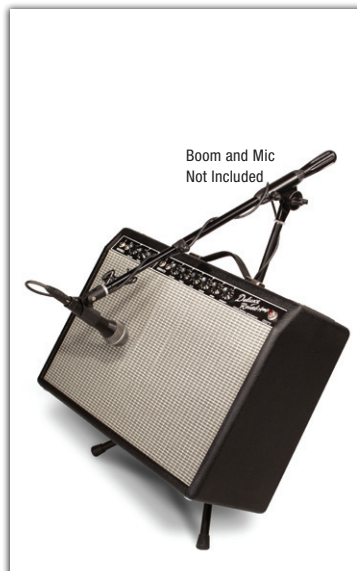

GS-1000

Genesis® Series Guitar Stand with Locking Legs and Self-closing Yoke Security Gate

Innovative Self-closing Stand

When placed in the stand, your guitar's weight automatically and gently closes the yoke around the headstock of the guitar, cradling it safely and securely. Easily remove the guitar without catching it on a cable or strap.

Height-adjustable

The GS-1000 is height adjustable to accommodate nearly any guitar, banjo, or bass guitar.

Stable and Portable

The GS-1000 is one piece that quickly folds into a small, 3.5" x 21" unit. Take your stand anywhere and never lose parts again!

GS-1000

Close Yoke Hanging style guitar stand

GS-100

Hanging style guitar stand

GS-200

Cradle style guitar stand

GS-55

Compact, portable guitar stand