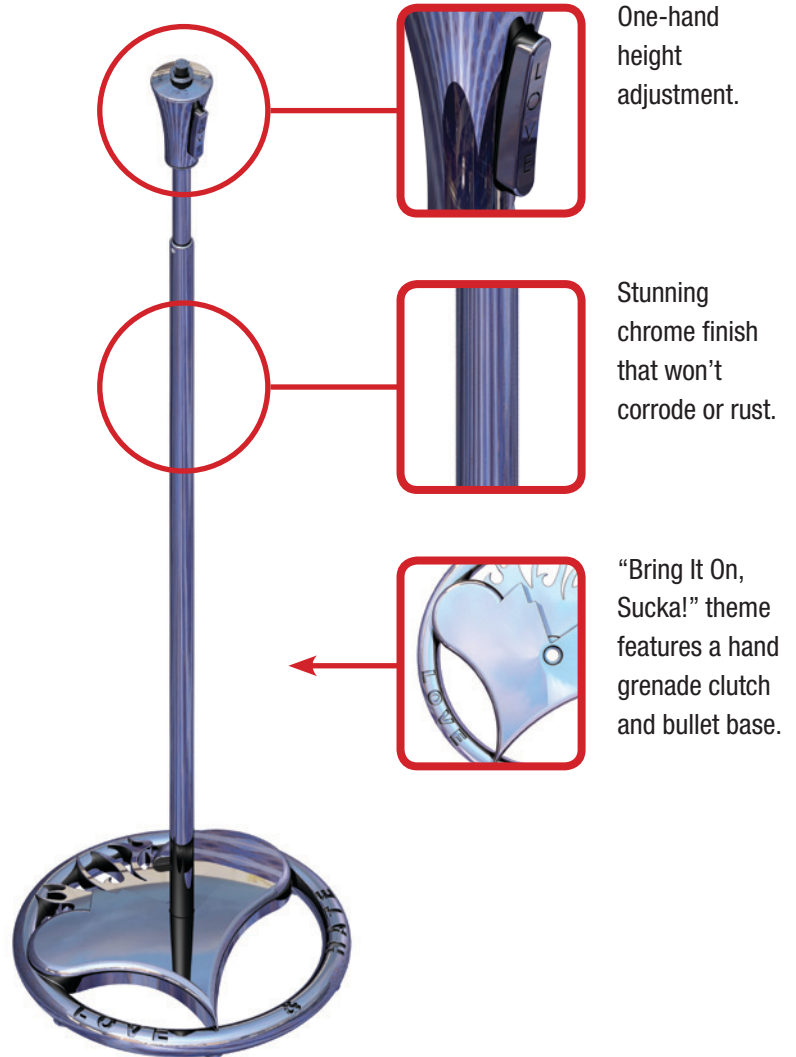

## Stunning and Sturdy

Custom Chrome mic stands feature a gorgeous chrome finish that looks stunning under stage lights. Additionally, the chrome finish means that your Custom Chrome Series mic stand will not rust or corrode as you take it from gig to gig – even after years of use! Custom Chrome Series mic stands are as sturdy as they are stunning!

## What's Your Personality?

The “Love • Hate” Custom Chrome Series mic stand features a theme known well to the sound of modern music, that of the circle of events that comes with love and eventual heart break (only to fall in love again, etc.). Featuring a broken heart in flames base and a conical clutch that represents the strength to go on even after heart break, “Love • Hate” is the stand of choice for crooners, female artists, and balladeers alike.

## One-hand Height Adjustment

Ultimate Support invented the one-hand height-adjustable mic stand nearly two decades ago. Custom Chrome Series mics stands feature Ultimate Support's patented one-hand clutch mechanism housed inside fun and ergonomic designs. Simply squeeze the non-slip, die-cast ergonomic clutch to quickly raise or lower your microphone.

## Free Gig Bag Included

Transport your Custom Chrome mic stand to your gigs – and store them after – with the included gig bag. Equipped with an internal pocket for the base, and plenty of room for the mic shaft (and whatever else you'd like to store there), the free gig bag will keep your stand free from blemishes and will ensure that you don't lose any pieces and parts of your mic rig ever again!