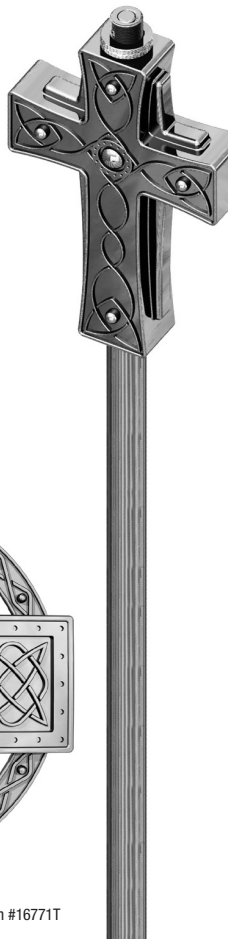

## CUSTOM MIC STAND

SETTING THE STAGE  
FOR LEAD SINGERS

Ergo one-handed clutch holds better  
then any other one-handed stand.

"DARK  
MAGIC"  
CUSTOM-2

Rev. 1 04.30.09 . Hang Tag Item #16771T

**One-Hand Height Adjustment** - The stand features Ultimate Support's patented one-hand clutch mechanism, housed inside fun and ergonomic designs. Simply squeeze to quickly raise or lower non-slip, die-cast ergonomic clutch.