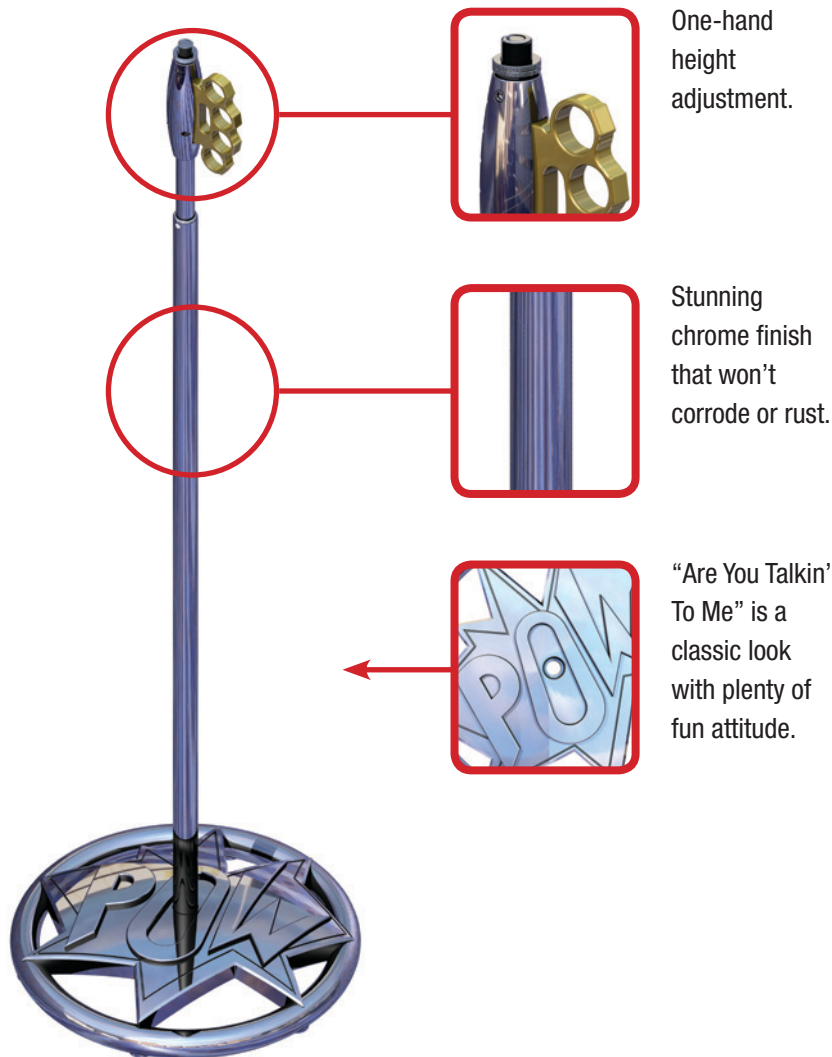

"ARE YOU TALKIN' TO ME?"

Custom Chrome Series Microphone Stand with One-hand Height Adjustment and Free Gig Bag – Comic Book-style "POW" Base with Brass Knuckle Clutch

Stunning and Sturdy

Custom Chrome mic stands feature a gorgeous chrome finish that looks stunning under stage lights. Additionally, the chrome finish means that your Custom Chrome Series mic stand will not rust or corrode as you take it from gig to gig – even after years of use! Custom Chrome Series mic stands are as sturdy as they are stunning!

What's Your Personality?

The "Are You Talkin' To Me?" Custom Chrome Series mic stand is a classic look that portrays attitude, toughness, and fun. Punch up your performance, and give the crowd a knock out show with this Custom Chrome mic stand, which proves that hand-to-hand combat with a microphone never looked so good.

One-hand Height Adjustment

Ultimate Support invented the one-hand height-adjustable mic stand nearly two decades ago. Custom Chrome Series mic stands feature Ultimate Support's patented one-hand clutch mechanism housed inside fun and ergonomic designs. Simply squeeze the non-slip, die-cast ergonomic clutch to quickly raise or lower your microphone.

One-hand height adjustment.

Stunning chrome finish that won't corrode or rust.

"Are You Talkin' To Me" is a classic look with plenty of fun attitude.

CUSTOM-1 SPECS

- Height 40" - 64" (1016 mm - 1626 mm)
- Weight approx. 8 lbs. (3.6 kg)
- Base diameter 14" (356 mm)