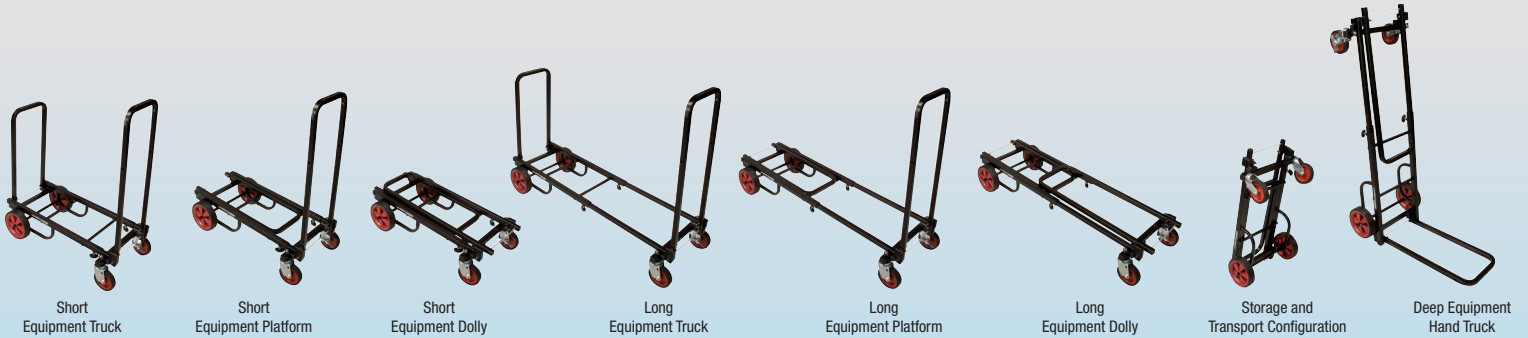

## Adjustable Professional Equipment Carts - 8 Configurations!

Customized for musicians, JamStands Karma Carts from Ultimate Support come in two sizes and can morph, stretch and flip so you can roll whatever it is you've got that gravity is currently holding down. When you've finished hauling things in and out of venues, studios, or wherever they had to go- you can collapse your Karma Cart and stow it out of sight until you need it again. JamStands Karma Carts from Ultimate Support are here to lighten the load!

### JS-KC90 Medium item# 17436

#### JS-KC90 Specs:

- Part Number: 17436
- Capacity: 300 lbs. (136 kg)
- Configurations: 8 Variations
- Finish: Powder Coat, Black
- Length: 27.5" – 44.25"  
(699mm - 1124mm)
- Width: 17" (432mm)
- Height: 24" (610mm)  
Deck to Tall Handle
- Weight: 26 lbs. (11.8 kg)

#### JS-KC80 Specs:

- Item Number: 17437
- Capacity: 200 lbs. (91 kg)
- Configurations: 8 Variations
- Finish: Powder Coat, Black
- Length: 25.25"-40.25"  
(641mm - 1022mm)
- Width: 14.25" (362mm)
- Height: 24" (610mm)  
Deck to Tall Handle
- Weight: 16 lbs. (7.2 kg)